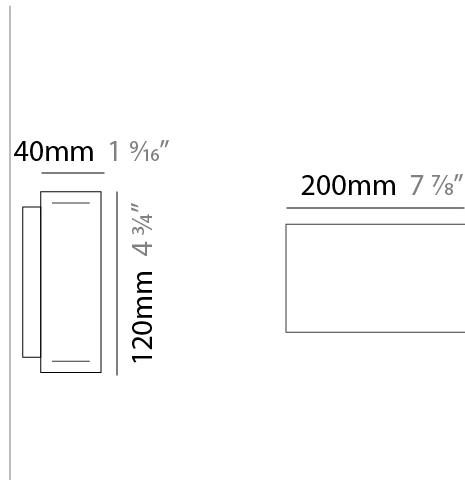

PROJECT
TYPE
SPECIFIER
QUANTITY
DATE

LED120 SURFACE

D73027-

base number
Color   Finish
Temperature   Options

1. To build a product code in our configurator select the specify button on the base model # product page
2. To build a manual product code on this datasheet choose from the options listed below in blue font and add the suffix to the base model #

GENERAL

Series: Woodlin
Subseries: LED120
Partner: Tunto
Division: Design
Installation: Surface
Product Type: Linear Profiles
Mounting Location: Wall
Light Distribution: Direct / Indirect

PHYSICAL

Shape: Rectangle
Length (mm): 200
Length (in): 7 ⁷/₈
Width (mm): 40
Width (in): 1 ⁹/₁₆
Height (mm): 120
Height (in): 4 ³/₄
Extension (mm): 40
Extension (in): 1 ⁹/₁₆
Diffuser: Opal
Fixture Finish: [WAL / ASH / OAK / BLK / WHI](#)
Fixture Material: Wood
Primary Material: Wood

ELECTRICAL

Lamp Type: LED
Input Wattage (W): 6
Total Output Wattage (W): 4.5
Dimming: Tri-Mode (Non-Dimming and Phase Dimming (120Vac only) and 0-10V Dimming)
Driver Included: Yes
Driver Location: Remote
Driver Type: Constant Current - Universal
Driver Class: Class 2
Housing: ENCP3
Input Voltage (V): 120 - 277
Constant Current (MA): 500

LED

Color Temperature (°K): [2700 / 3000 / 4000](#)
Max. Delivered Lumen (lm): 300
CRI: >93 CRI
Lamp Life (hrs): 50000

OPTICAL

RATINGS AND CERTIFICATIONS

Certified By: Certified for North American Standards
IP rating: IP20